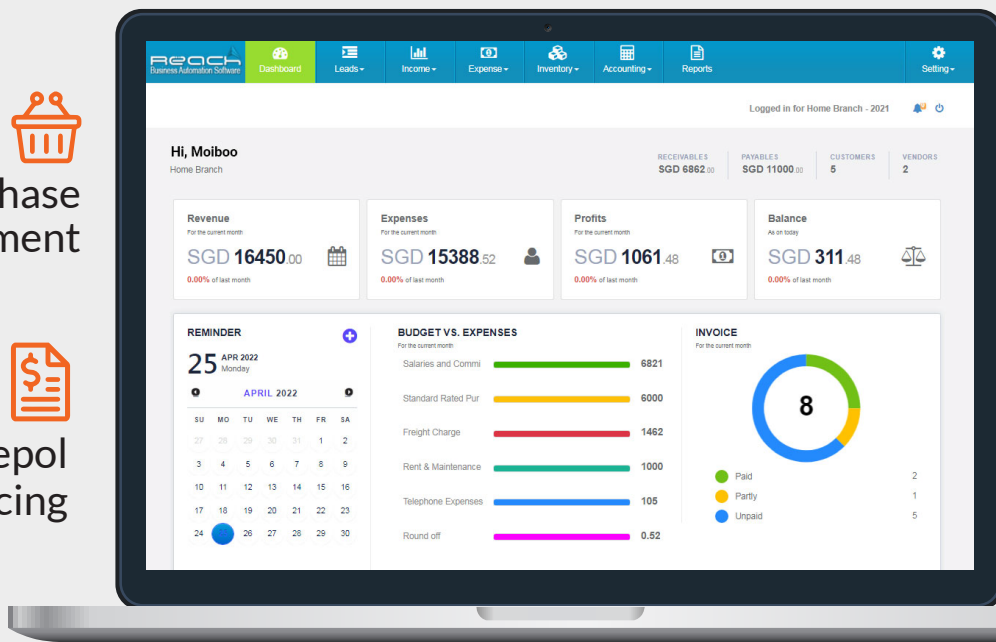

## Features

Inventory Management 

Branch Management 

Purchase Management 

Customer Management 

Pepol Invoicing 

Multi-Currency 

GST+ GST Filing