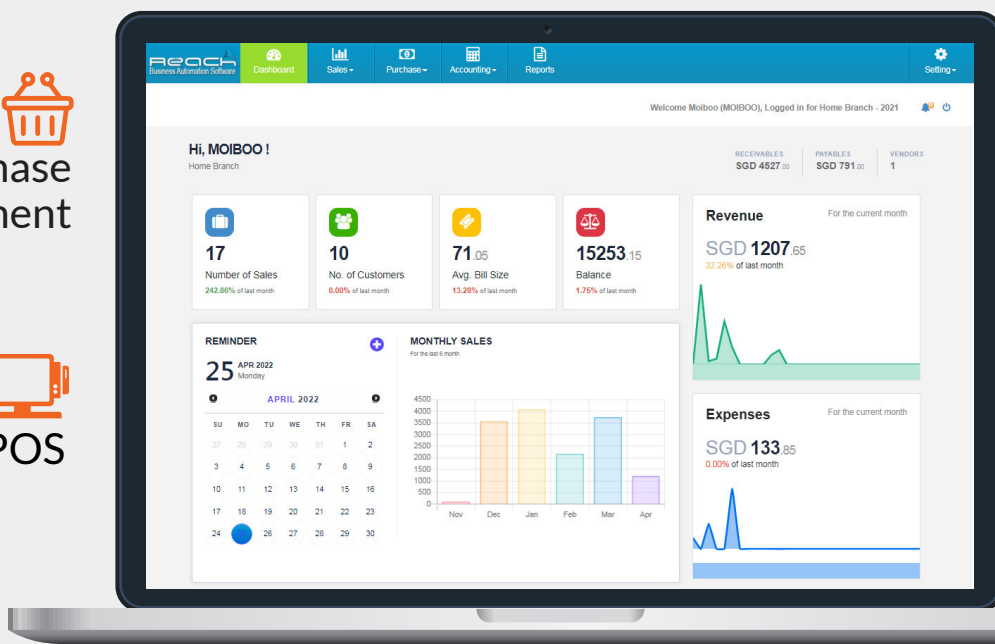

Features

Inventory Management

Branch Management

Purchase Management

Customer Management

POS

e-commerce

GST+ GST Filing