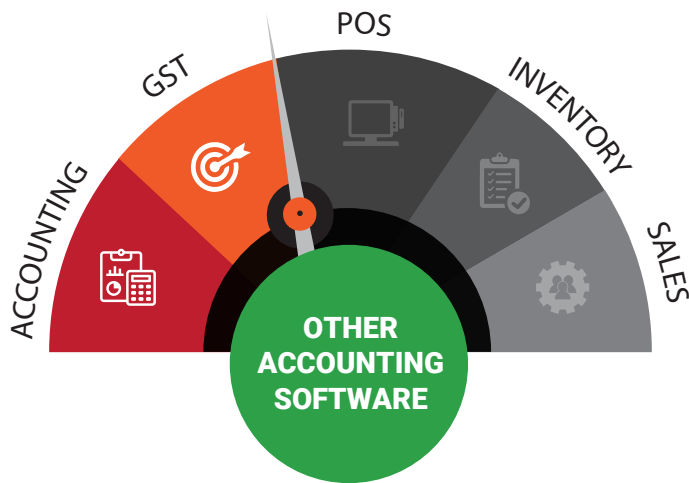

An initiative of

SMEs GO DIGITAL

Take the CTO as-a-Service

DIGITAL HEALTH CHECK

to Grow your Business
www.go.gov.sg/CTOaaS

Scan to see more of our solutions on Moiboo website

How is Moiboo different from others?

You can use Moiboo instead of using multiple software for different functions or trying to create a customized software

Features

Inventory Management 

Branch Management 

Purchase Management 

Customer Management 